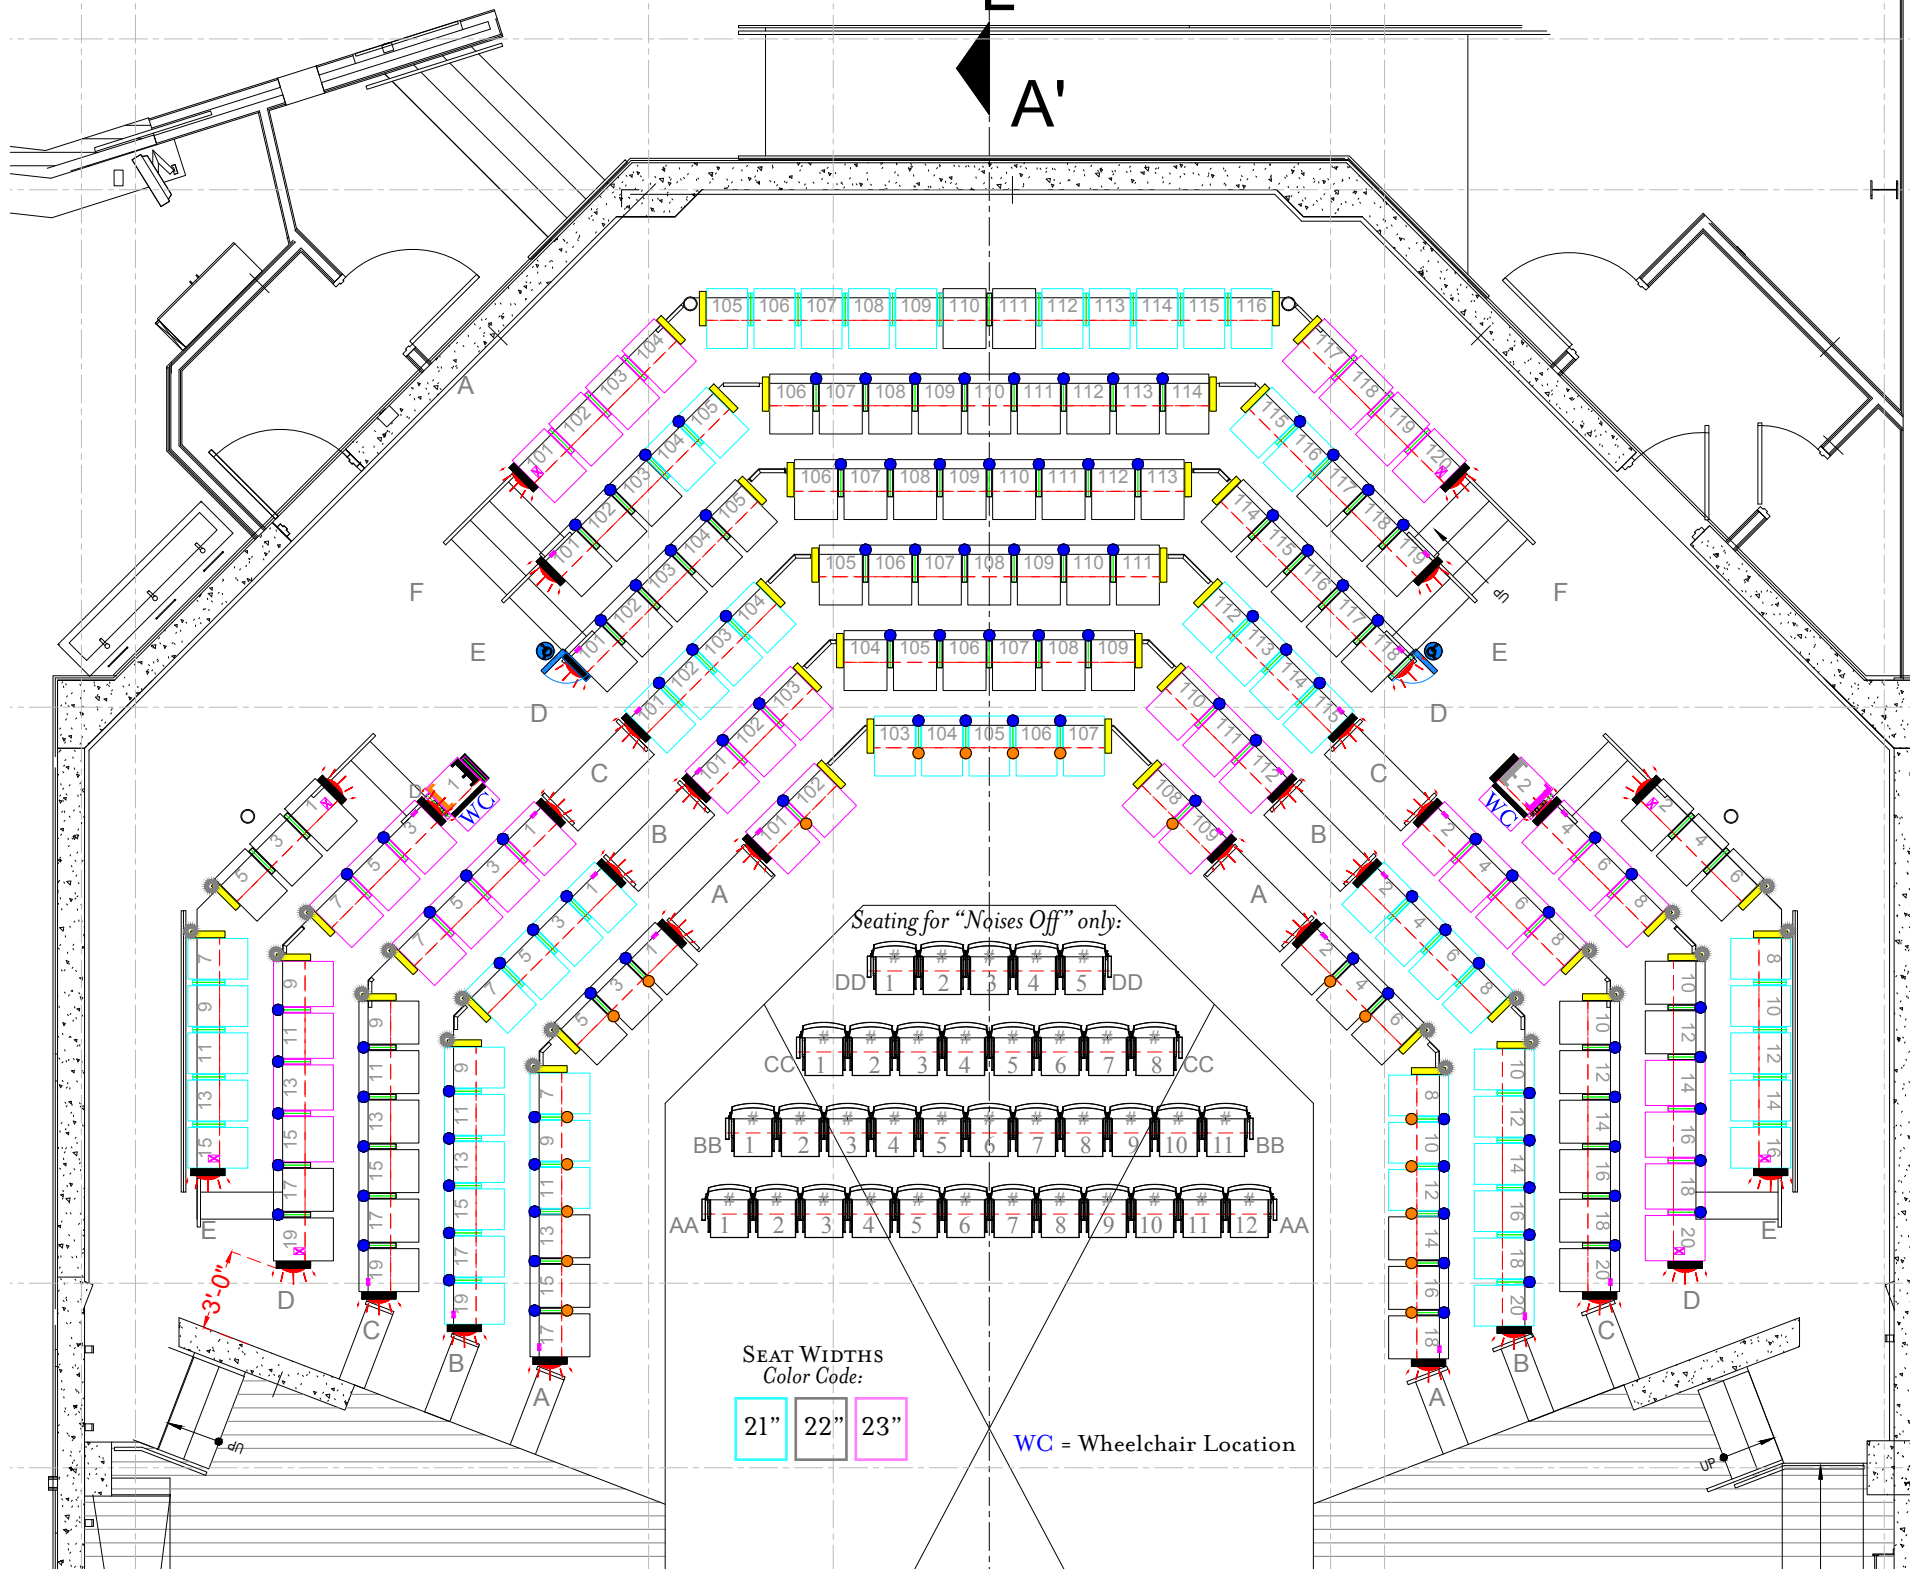

A'

Seating for "Noises Off" only:

SEAT WIDTHS
Color Code:

WC = Wheelchair Location